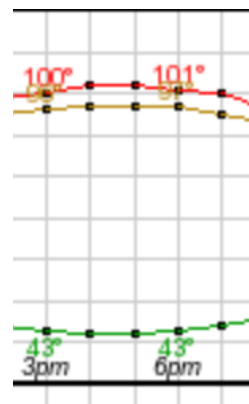

**NOAA Weather for TT Courses
Chinook Cycling Club, 9/13/2021**

Location	Limit	Weather Links
397, 9, Coffin, Bofer 40K	100	https://forecast.weather.gov/MapClick.php?lat=46.126675&lon=-119.067041 https://forecast.weather.gov/MapClick.php?lat=46.08218&lon=-119.08103 https://forecast.weather.gov/MapClick.php?lat=46.023100&lon=-119.120200 http://weather.com Kennewick, WA
10 Mile Harrington	102	https://forecast.weather.gov/MapClick.php?lon=-119.372453&lat=46.325492 https://forecast.weather.gov/MapClick.php?lon=-119.420589&lat=46.378477 http://weather.com West Richland, WA
5 Mile Jacobs	102	http://forecast.weather.gov/MapClick.php?lat=46.222374&lon=-119.351696 http://forecast.weather.gov/MapClick.php?lat=46.252385&lon=-119.375509 http://weather.com West Richland, WA
Hill 9 Canyon	102	http://forecast.weather.gov/MapClick.php?lat=46.126482&lon=-119.066923 http://forecast.weather.gov/MapClick.php?lat=46.082692&lon=-119.080021 http://weather.com Kennewick, WA

We will use prediction of excessively high temperatures to cancel the TT events at two intervals before the event start time. We will cancel based on forecasting to give riders plenty of cancellation notice. At approximately 8 pm the night before the TT, we will cancel the event if any of the forecasts call for temperatures two degrees over the course limit. At approximately 8 am on the day of the TT, we will cancel the event if any forecast calls for a temperature over the course limit.