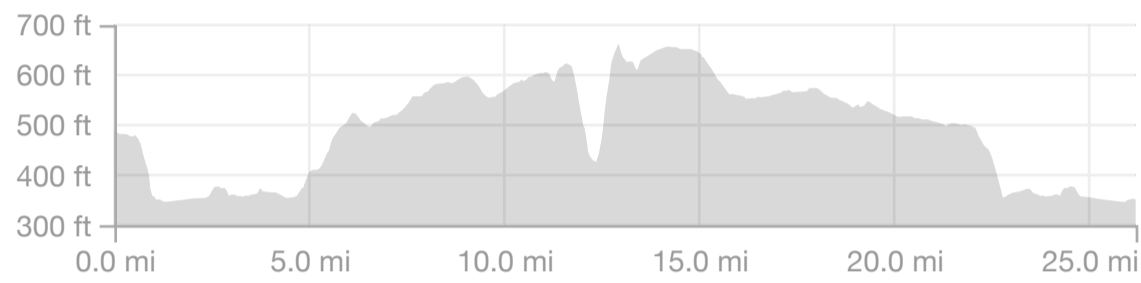

# Chinook 2

<https://www.strava.com/routes/7863659>

26.1 mi

Distance

782 ft

Elevation Gain

Road

Ride Type

Est. Moving Time: 1:46:06

Route recommendations may be incomplete and/or inaccurate and may contain sections of private land and/or sections of terrain that could be challenging or hazardous. Always use your best judgement about the safety of road and trail conditions and follow traffic and property laws. Est. Moving Time based on your avg speed of 14.8 mi/h over last 4 weeks

DIRECTION	DISTANCE (miles)
Proceed onto West Quinault Street	0.0
Continue on West Canal Drive	0.3
Proceed onto West Canal Drive	0.3
Right onto North Edison Street	0.5
Proceed onto North Edison Street	0.5
Proceed onto North Edison Street	1.0
Left onto Columbia Park Trail	1.0
Proceed onto Columbia Park Trail	2.9
Proceed onto Columbia Park Trail	4.3
Proceed onto Columbia Park Trail	5.8
Left onto Queensgate Drive	6.6
Proceed onto Queensgate Drive	6.6
Left onto Truman Avenue	7.6
Proceed onto Truman Avenue	7.6
Right onto Kennedy Road	7.9
Proceed onto Kennedy Road	7.9
Right	8.4
Proceed onto Cascade Drive	8.6

<b>DIRECTION</b>	<b>DISTANCE (miles)</b>
Proceed	<b>21.7</b>
Left onto Leslie Road	<b>21.7</b>
Proceed onto Leslie Road	<b>22.2</b>
Continue on Columbia Park Trail	<b>22.7</b>
Proceed onto Columbia Park Trail	<b>22.7</b>
Right onto North Edison Street	<b>26.1</b>
Proceed onto North Edison Street	<b>26.1</b>
Left onto Columbia Park Trail	<b>26.1</b>
Arrive at Finish	<b>26.1</b>