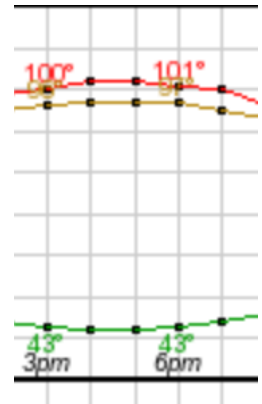

**NOAA Weather for TT Courses
Chinook Cycling Club, 3/19/2019**

Location	Limit	Lat & Lon	Weather Link
40K Start	100	46.351233, -119.273195	http://forecast.weather.gov/MapClick.php?lat=46.351233&lon=-119.273195
40K Turn1	100	46.457873, -119.317813	http://forecast.weather.gov/MapClick.php?lat=46.457873&lon=-119.317813
40K Turn2	100	46.477321, -119.389832	http://forecast.weather.gov/MapClick.php?lat=46.477321&lon=-119.389832
10 Mile Start	102	46.285217, -119.070375	http://forecast.weather.gov/MapClick.php?lat=46.285217&lon=-119.070375
10 Mile Turn	102	46.281627, -118.968674	http://forecast.weather.gov/MapClick.php?lat=46.281627&lon=-118.968674
5 Mile Start	102	46.222374, -119.351696	http://forecast.weather.gov/MapClick.php?lat=46.222374&lon=-119.351696
5 Mile Turn	102	46.252385, -119.375509	http://forecast.weather.gov/MapClick.php?lat=46.252385&lon=-119.375509
Hill Start	102	46.126482, -119.066923	http://forecast.weather.gov/MapClick.php?lat=46.126482&lon=-119.066923
Hill End	102	46.082692, -119.080021	http://forecast.weather.gov/MapClick.php?lat=46.082692&lon=-119.080021

We will use prediction of excessively high temperatures to cancel the TT events at two intervals before the event start time. We will cancel based on forecasting to give riders plenty of cancellation notice. At approximately 8 pm the night before the TT, we will cancel the event if any of the point forecasts call for temperatures two degrees over the course limit. At approximately noon on the day of the TT, we will cancel the event if any forecast calls for a temperature over the course limit.