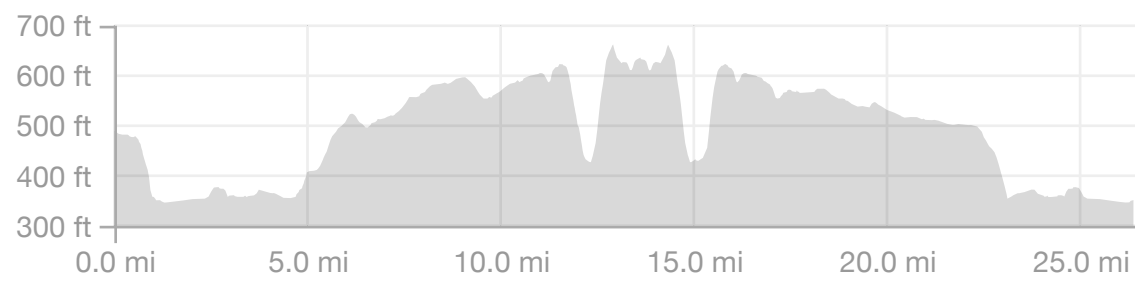

# Chinook 3

<https://www.strava.com/routes/7863666>

26.4 mi

Distance

1,028 ft

Elevation Gain

Road

Ride Type

Est. Moving Time: 1:47:06

Route recommendations may be incomplete and/or inaccurate and may contain sections of private land and/or sections of terrain that could be challenging or hazardous. Always use your best judgement about the safety of road and trail conditions and follow traffic and property laws. Est. Moving Time based on your avg speed of 14.8 mi/h over last 4 weeks

DIRECTION	DISTANCE (miles)
Proceed onto North Lincoln Street	0.0
Right onto West Quinault Street	0.0
Proceed onto West Canal Drive	0.3
Proceed onto North Edison Street	0.5
Proceed onto North Edison Street	1.0
Left onto Columbia Park Trail	1.0
Proceed onto Columbia Park Trail	2.6
Proceed onto Columbia Park Trail	4.1
Proceed onto Columbia Park Trail	6.6
Right onto Queensgate Drive	6.6
Proceed onto Queensgate Drive	7.6
Left onto Truman Avenue	7.6
Right onto Kennedy Road	7.9
Proceed onto Kennedy Road	7.9
Right	8.4
Proceed	8.4
Continue on Cascade Drive	8.6
Proceed onto Cascade Drive	9.0

<b>DIRECTION</b>	<b>DISTANCE (miles)</b>
Proceed	<b>21.7</b>
Proceed	<b>22.1</b>
Left onto Leslie Road	<b>22.1</b>
Proceed onto Columbia Park Trail	<b>23.1</b>
Proceed onto Columbia Park Trail	<b>24.9</b>
Proceed onto Columbia Park Trail	<b>26.0</b>
Arrive at Finish	<b>26.4</b>