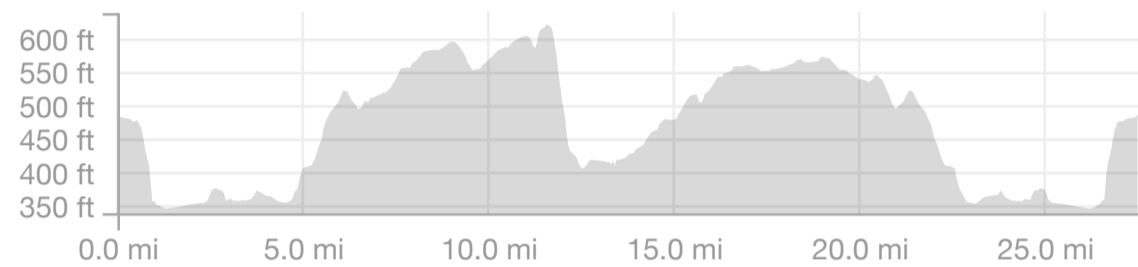

Chinook 19

<https://www.strava.com/routes/7982031>

27.5 mi

Distance

853 ft

Elevation Gain

Road

Ride Type

Est. Moving Time: 1:51:33

Route recommendations may be incomplete and/or inaccurate and may contain sections of private land and/or sections of terrain that could be challenging or hazardous. Always use your best judgement about the safety of road and trail conditions and follow traffic and property laws. Est. Moving Time based on your avg speed of 14.8 mi/h over last 4 weeks

DIRECTION	DISTANCE (miles)
Left onto East Lattin Road	9.0
Proceed onto Eastlake Drive	9.1
Proceed onto Eastlake Drive	9.3
Left onto Northlake Drive	9.6
Proceed onto Northlake Drive	10.5
Right onto Bombing Range Road	10.5
Proceed onto Bombing Range Road	11.3
Right onto West Van Giesen Street	12.5
Proceed onto West Van Giesen Street	12.5
Right onto Grosscup Boulevard	13.1
Left onto Deer Street	13.2
Proceed onto Deer Street	13.3
Right onto Grosscup Boulevard	13.4
Right onto West Van Giesen Street	13.4
Continue on State Route 224	14.4
Proceed onto State Route 224	14.9
Left onto Keene Road	15.5
Proceed onto Keene Road	15.8
Proceed onto Keene Road	17.1
Continue	18.4
Continue on Keene Road	18.4
Proceed onto Keene Road	18.8
Proceed onto Keene Road	20.3
Proceed onto Keene Road	20.6
Right onto Queensgate Drive	20.6
Proceed onto Queensgate Drive	20.7
Right onto Columbia Park Trail	20.8
Right onto Rockwood Drive	22.0
Proceed onto Rockwood Drive	22.0
Right onto Columbia Park Trail	22.0
Proceed onto Columbia Park Trail	24.9
Right onto North Edison Street	26.4
Proceed onto North Edison Street	26.5
Proceed onto North Edison Street	26.8
Right onto West Canal Drive	27.0
Left onto West Quinault Street	27.1
Arrive at Finish	27.5